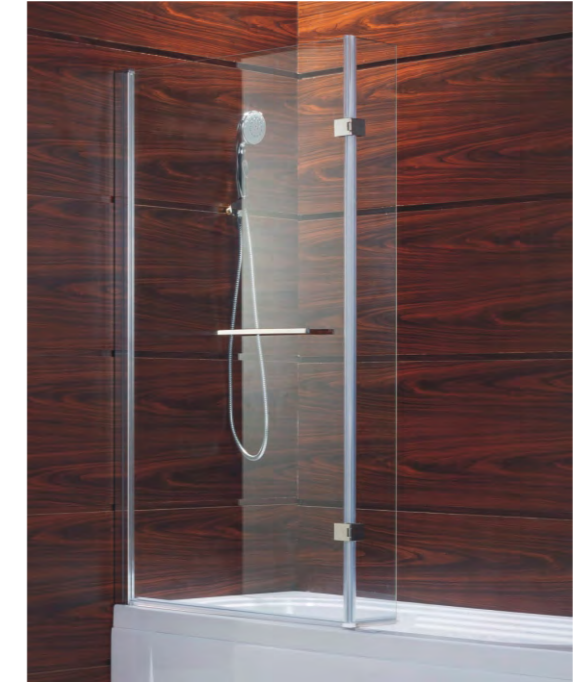

### HX-112C-1

SIZE: 1260\*1400 mm

- SPECIFICATION:**
- 01. 5mm tempered clear glass
  - 02. Aluminum in silver effect
  - 03. Aluminum handle
  - 04. Plastic pivots

### L112F

SIZE: 800\*150\*1400 mm

- SPECIFICATION:**
- 01. 6mm tempered clear glass
  - 02. Aluminum in silver effect
  - 03. Aluminum handle
  - 04. Plastic pivots