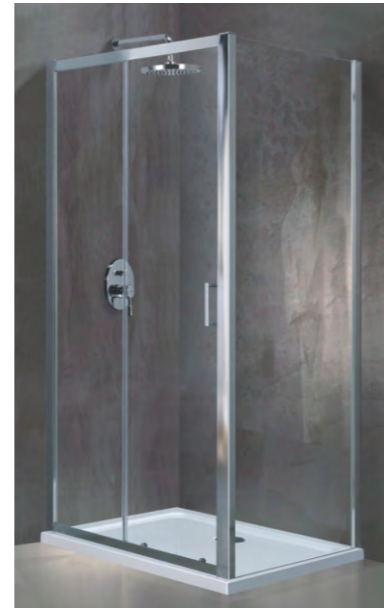

EA-003+004

SIZE:
1000*700*1900 mm
1200*800*1900 mm
1200*900*1900 mm