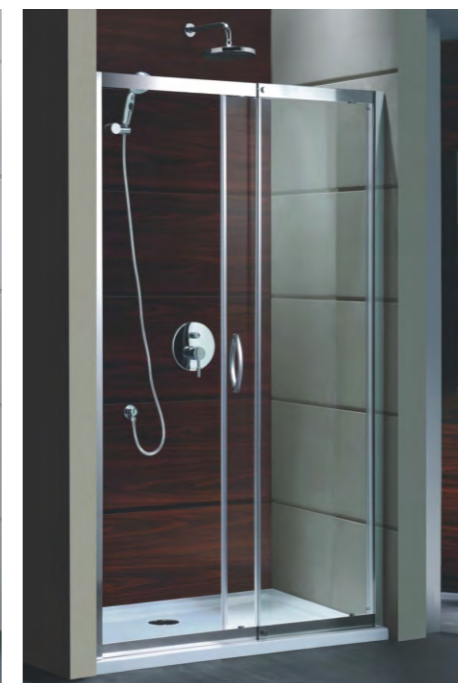

HV-13814

SIZE:
800*800*1900mm
900*900*1900mm
1000*1000*1900mm