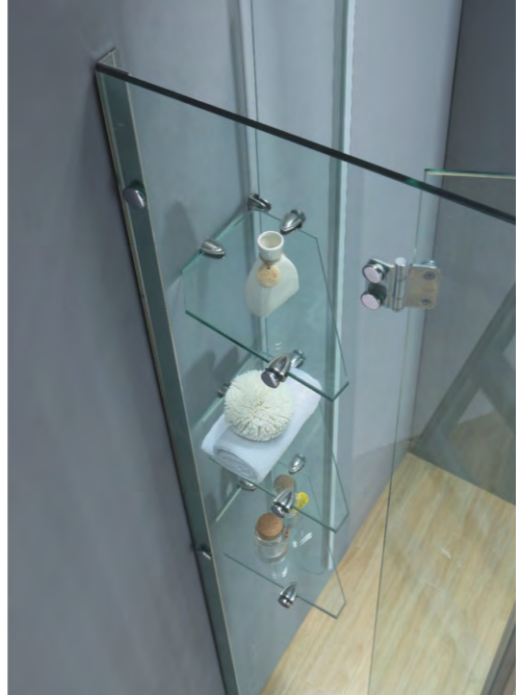

532 SERIES

HX-532

SIZE: 1000*1000*1900 mm

SPECIFICATION:

01. 10mm tempered clear glass
02. Aluminum in silver effect
03. Stainless steel frame
04. Stainless steel hinge
05. Stainless steel Handle
06. Plastic door magnetic strips
07. Without shower tray