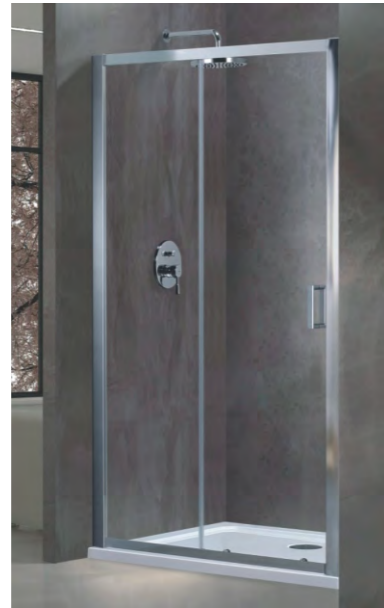

EA-003

SIZE:
1100*1900 mm
1200*1900 mm
1400*1900 mm
1600*1900 mm