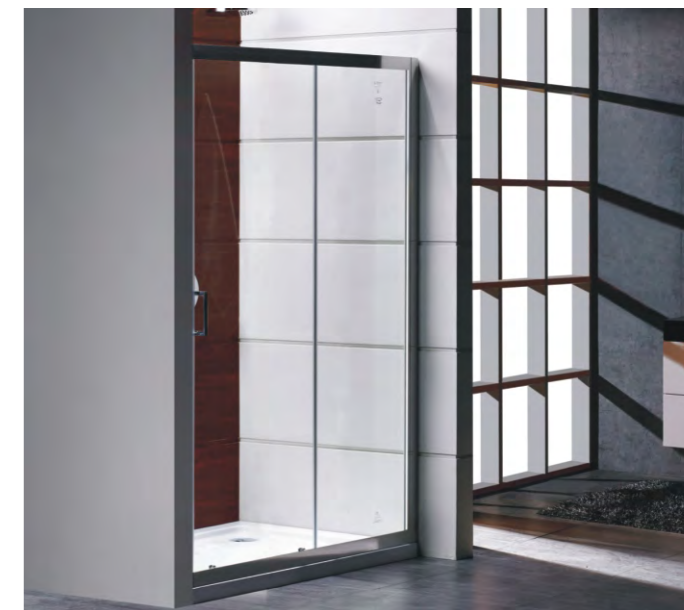

HX-220-2

SIZE:
1200*1900mm
1300*1900mm
1400*1900mm