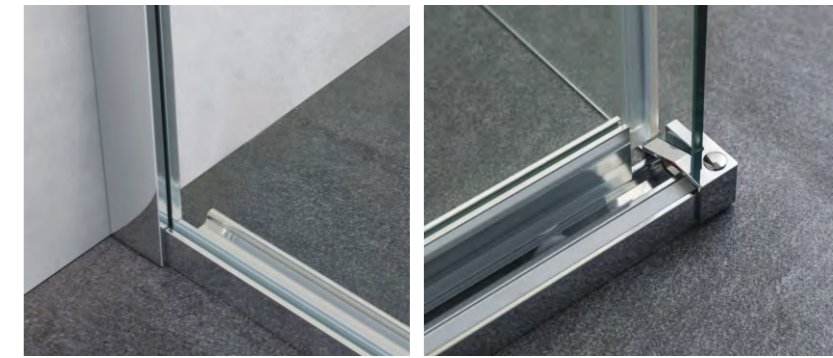

FC-003

SIZE:
1000*800*1900 mm
1200*900*1900 mm

1. **SPECIFICATION:**
01. 6mm tempered clear glass
  02. Aluminum in silver effect
  03. Plastic single rollers hidden on the bottom
  04. Aluminum handle
  05. Aluminum support bar on the top
  06. Without shower tray