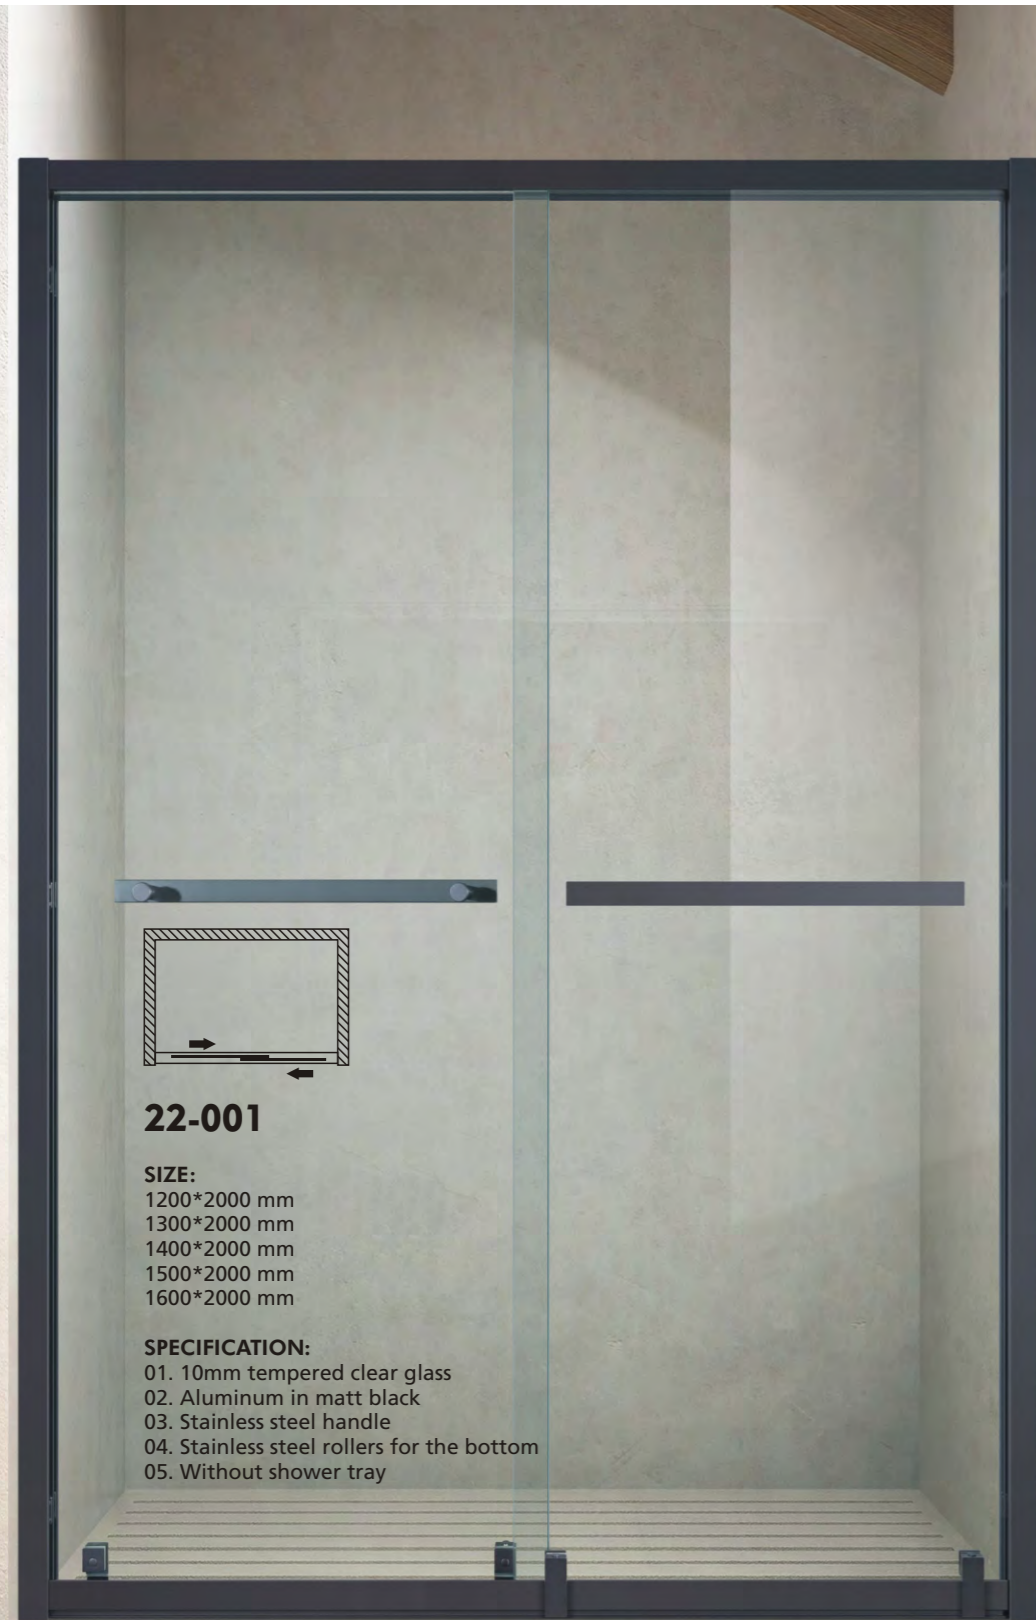

22 SERIES

22-001

SIZE:
1200*2000 mm
1300*2000 mm
1400*2000 mm
1500*2000 mm
1600*2000 mm

SPECIFICATION:
01. 10mm tempered clear glass
02. Aluminum in matt black
03. Stainless steel handle
04. Stainless steel rollers for the bottom
05. Without shower tray

22-002

SIZE:
1100*900*2000 mm
1100*1000*2000 mm
1100*1100*2000 mm

SPECIFICATION:
01. 8mm tempered clear glass
02. Aluminum in matt black
03. Stainless steel handle
04. Stainless steel double rollers for both top & bottom
05. Aluminum magnetic seal
06. Without shower tray

22-003

SIZE:
900*900*2000 mm
950*950*2000 mm
1000*1000*2000 mm
1050*1050*2000 mm

SPECIFICATION:
01. 10mm tempered clear glass
02. Aluminum in matt black
03. Zinc alloy handle
04. Stainless steel pivot
05. Aluminum door magnetic strip
06. Without shower tray