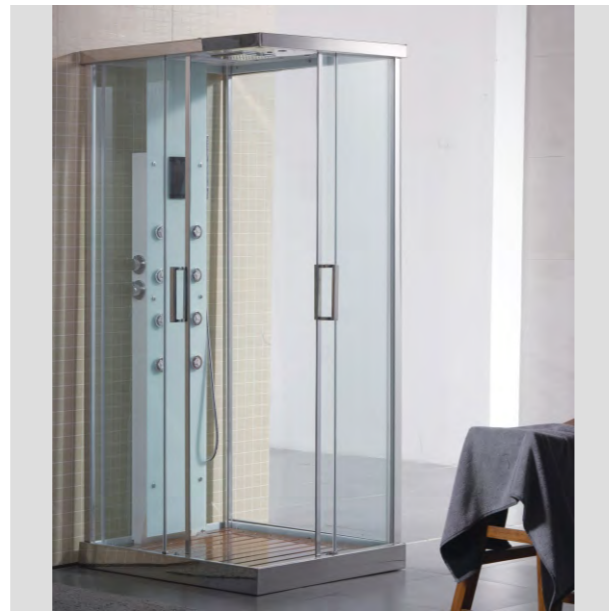

HX-9904

SIZE: 1000*800*2100 mm

SHOWER FEATURE:

01. 6mm tempered clear glass
02. Product need to put at the corner, stainless steel frame
03. Functional panel in 5mm tempered glass and PVC reinforcement
04. Shower tray and top in PMMA and ABS, edging with stainless steel